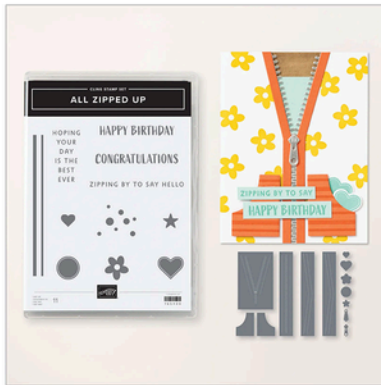

SUITCASE TREAT BOXES

165580 | \$8.00

12 stampable boxes.
Folded box size: 3" x 3 3/4" x 1"
(7.4 x 9.5 x 2.7 cm).
Food safe.

PACK YOUR BAGS TWINE THREE-PACK

165582 | \$7.00

3 spools; 1 each of Azure Afternoon, Shy
Shamrock, Strawberry Slush.
5 yards each (4.6 m).

ON THE GO PUFFY STICKERS

165581 | \$8.00

2 sheets; 92 total stickers.
Largest piece: 5/8" x 1 7/16" (1.6 x 4.8 cm).

BUNDLES

ALL ZIPPED UP BUNDLE
 165402 | \$54.00 \$48.50
 10% BUNDLED SAVINGS
 Cling
 All Zipped Up Stamp Set +
 All Zipped Up Dies