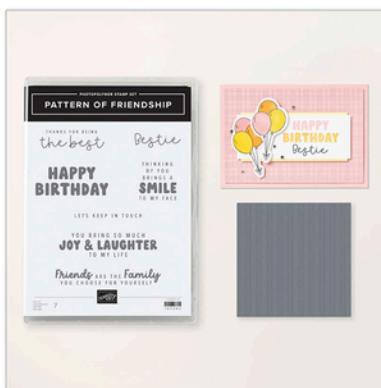

ALL ZIPPED UP STAMP SET
 165400 | \$22.00
 11 cling stamps

ALL ZIPPED UP DIES
 165401 | \$32.00
 13 dies
 Largest die: 3¾" x 2¼" (9.5 x 5.7 cm)

FANCY BORDERS BUNDLE
 165381 | \$53.00 \$47.50
 10% BUNDLED SAVINGS
 Photopolymer
 Fancy Borders Stamp Set +
 Fancy Borders Dies

FANCY BORDERS STAMP SET
 165379 | \$19.00
 11 photopolymer stamps

FANCY BORDERS DIES
 165380 | \$34.00
 6 dies
 Largest die: 6¼" x 1½" (15.9 x 3.8 cm)

FRAMED SCENES BUNDLE
 165397 | \$43.00 \$38.50
 10% BUNDLED SAVINGS
 Cling
 Framed Scenes Stamp Set +
 Framed Scenes Dies

FRAMED SCENES STAMP SET
 165395 | \$24.00
 5 cling stamps

FRAMED SCENES DIES
 165396 | \$19.00
 4 dies
 Largest die: 3½" x 2¾" (8.9 x 7 cm)

PATTERN OF FRIENDSHIP BUNDLE
 165385 | \$54.00 \$48.50
 10% BUNDLED SAVINGS
 Photopolymer
 Pattern of Friendship Stamp Set +
 Pattern of Friendship Dies