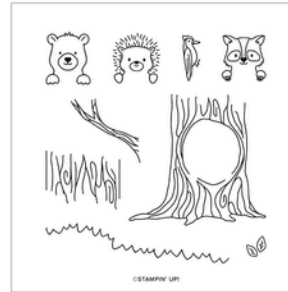

PATTERN OF FRIENDSHIP STAMP SET
 165383 | \$18.00
 7 photopolymer stamps

PATTERN OF FRIENDSHIP DIE
 165384 | \$36.00
 1 die
 5¾" x 5¾" (14.6 x 14.6 cm)

BUNDLES CONTINUED

PEEKABOO FOREST BUNDLE
 165391 | ~~\$50.00~~ \$45.00
 10% BUNDLED SAVINGS
 Photopolymer
 Peekaboo Forest Stamp Set +
 Peekaboo Forest Dies